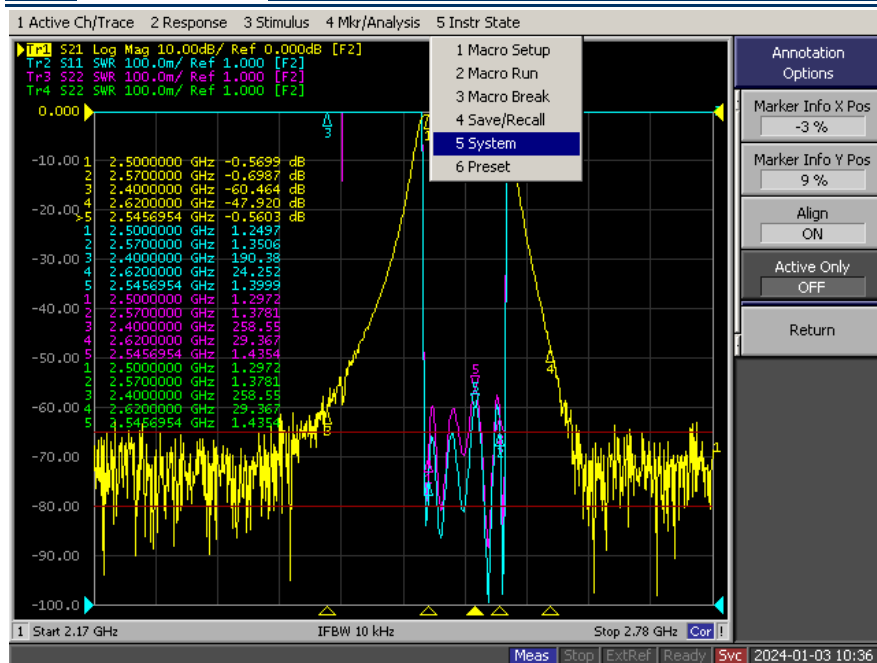

成都利德尔科技有限公司 ChengDu Leader Microwave Technology Co.,Ltd

电话: 028-65199117 传真: 028-65199116

<http://www.leader-mw.com> Leader-mw@hotmail.com

TEL: +86-28-65199117 FAX: +86-28-65199116

Add: 中国 成都市成华区华翰路 89 号 610000

No.89,Huahan Road, chenghua Zone Chengdu, Sichuan China Zip Code:610000