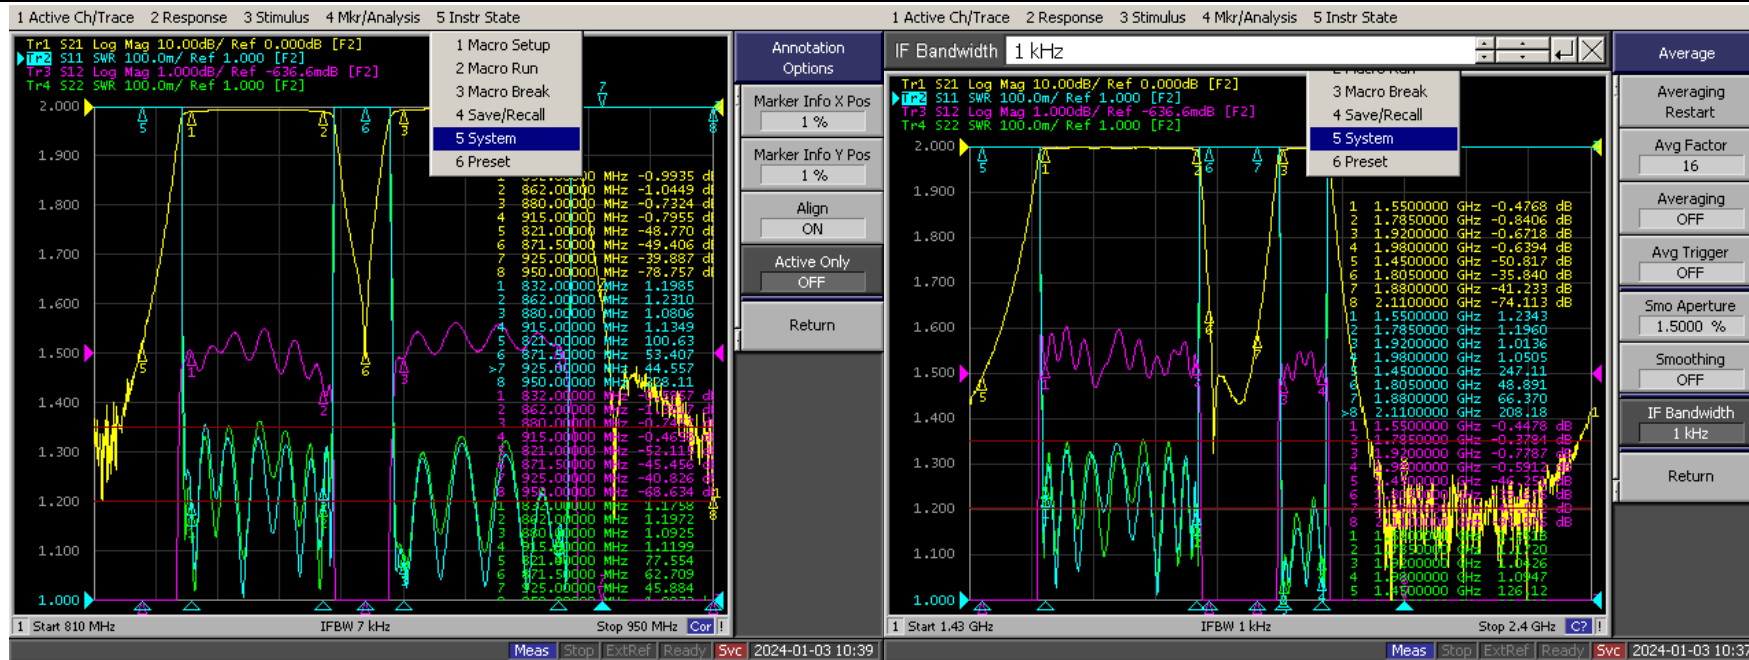

TEST DATA

成都利德尔科技有限公司 ChengDu Leader Microwave Technology Co.,Ltd

电话: 028-65199117 传真: 028-65199116

<http://www.leader-mw.com> Leader-mw@hotmail.com

TEL: +86-28-65199117 FAX: +86-28-65199116

Add: 中国 成都市成华区华翰路 89 号 610000

No.89,Huahan Road, chenghua Zone Chengdu, Sichuan China Zip Code:610000