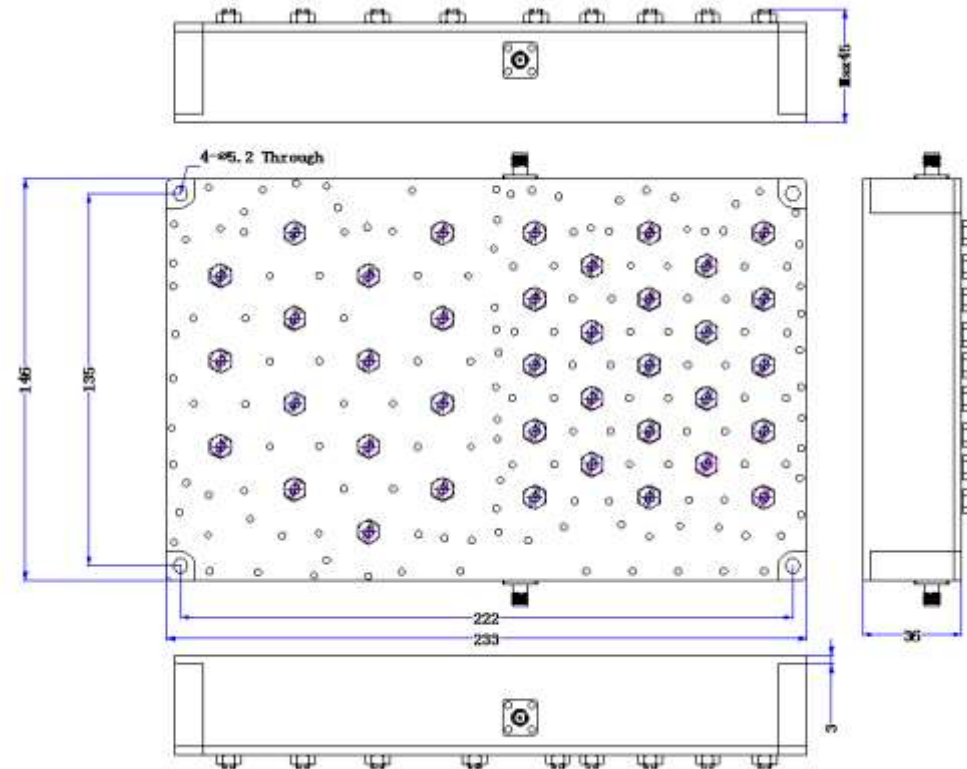

成都利德尔科技有限公司 ChengDu Leader Microwave Technology Co.,Ltd

电话: 028-65199117 传真: 028-65199116

<http://www.leader-mw.com> Leader-mw@hotmail.com

TEL: +86-28-65199117 FAX: +86-28-65199116

Add: 中国 成都市成华区华翰路 89 号 610000

No.89,Huahan Road, chenghua Zone Chengdu, Sichuan China Zip Code:610000